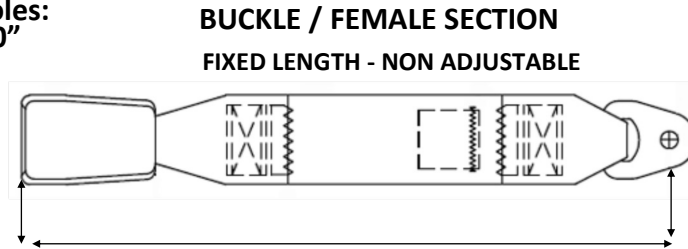

NAME			PHONE # or EMAIL
MAKE	MODEL	SERIAL #	

I understand special order lengths and colors are non-returnable / non-refundable _____

Bolt Holes:
0.390"

Connector Side	Inches	
End Fitting	#	
End Radius	Short	Standard

Buckle Side	Inches	
End Fitting	#	
End Radius	Short	Standard

COLOR SELECTION _____

Notes / Comments: