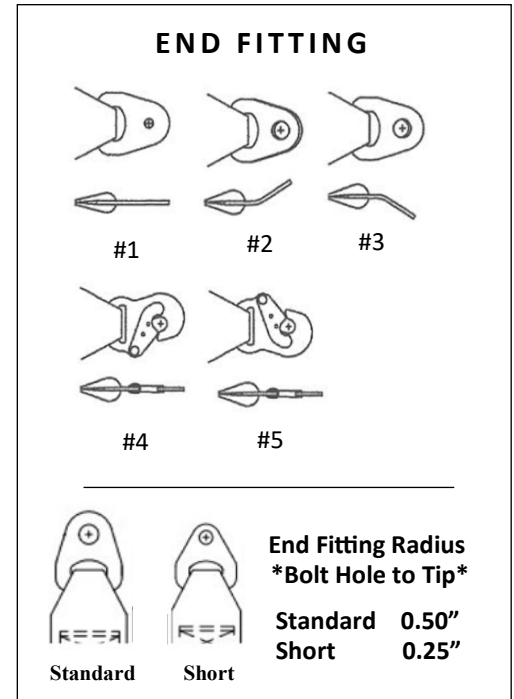

NAME			PHONE # or EMAIL
MAKE	MODEL	SERIAL #	

I understand special order lengths and colors are non-returnable / non-refundable _____

Bolt Holes:
0.390"

Connector Side	Inches	
End Fitting	#	
End Radius	Short	Standard

Buckle Side	Inches	
End Fitting	#	
End Radius	Short	Standard

COLOR SELECTION _____

Notes / Comments: