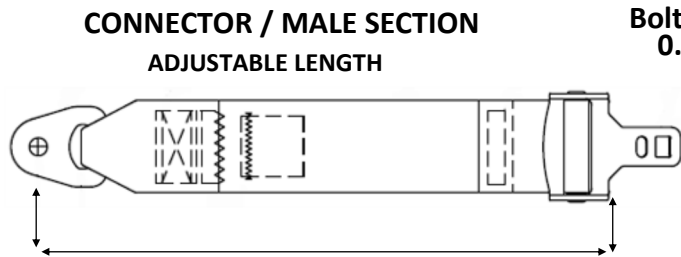

NAME			PHONE # or EMAIL
MAKE	MODEL	SERIAL #	

I understand special order lengths and colors are non-returnable / non-refundable _____

Bolt Holes:
0.390"

Connector Side	Inches	
End Fitting	#	
End Radius	Short	Standard

Buckle Side	Inches	
End Fitting	#	
End Radius	Short	Standard

COLOR SELECTION _____

Notes / Comments: